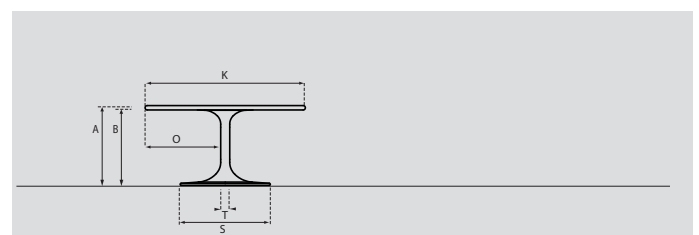

Clarion Low round

core	A	B	K	O	S	T
30mm	40cm	37cm	50cm	46cm	45cm	4,5cm
30mm	40cm	37cm	80cm	76cm	45cm	4,5cm
30mm	40cm	37cm	100cm	96cm	60cm	4,5cm