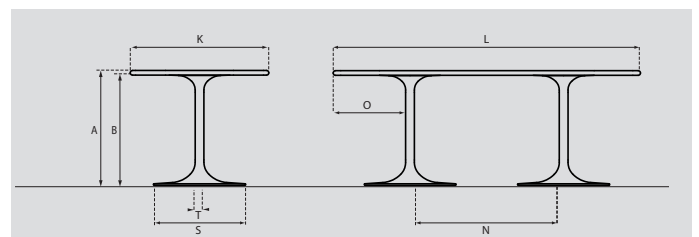

Base

Disc and tube in a standard structure powder coat color.
 Disc is delivered standard with plastic ring at the underside.

Diameter disk and tube

Disc 60cm: tube 5,7cm
 Disc 70cm: tube 7cm
 Disc 80cm: tube 8cm
 Disc 45cm: tube 4,5cm

Electrification

With the boat-shaped tables you can choose from various Netbox-possibilities in the table top.
 See options. 2 or 4x Netbox in the center of the top.
 Including hole in table white or black.

Delivery

If possible, tables are delivered assembled.

Options

Netbox: 1x outlet
 Netbox: 1x HDMI and USB data coupler
 Netbox: 2x RJ45 coupler
 Netbox: 2x USB charger incl GST18

Clarion Medium boat-shaped

kern	A	B	K	L	N	O	S	T
30mm	75cm	72cm	100cm	220cm	104,3cm	52cm	60cm	5,7cm
30mm	75cm	72cm	110cm	240cm	113,0cm	57cm	60cm	5,7cm
30mm	75cm	72cm	110cm	260cm	134cm	57cm	60cm	5,7cm
30mm	75cm	75cm	120cm	280cm	153cm	57cm	70cm	7,0cm
30mm	75cm	75cm	120cm	300cm	153cm	67cm	70cm	7,0cm