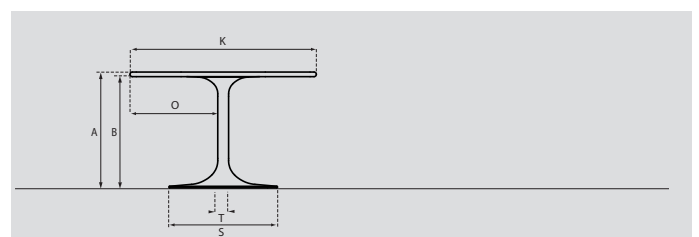

Electrification

With the boat-shaped tables you can choose from various Netbox-possibilities in the table top.
 See options. 2 or 4x Netbox in the center of the top.
 Including hole in table white or black.

Delivery

If possible, tables are delivered assembled.

Options

Netbox: 1x outlet
 Netbox: 1x HDMI and USB data coupler
 Netbox: 2x RJ45 coupler
 Netbox: 2x USB charger incl GST18

Clarion Medium boat-shaped

kern	A	B	K	L	N	O	S	T
30mm	75cm	72cm	100cm	220cm	104,3cm	52cm	60cm	5,7cm
30mm	75cm	72cm	110cm	240cm	113,0cm	57cm	60cm	5,7cm
30mm	75cm	72cm	110cm	260cm	134cm	57cm	60cm	5,7cm
30mm	75cm	75cm	120cm	280cm	153cm	57cm	70cm	7,0cm
30mm	75cm	75cm	120cm	300cm	153cm	67cm	70cm	7,0cm