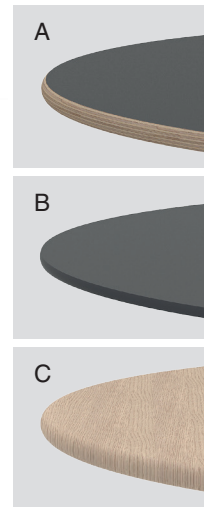

Clarion

Artifort Design Group 2019

Tabletop

A: Material: 24 mm plywood
 - laminate Arpa Fenix
 - oak veneer (F06) with standard oil finish
 - veneer, transparent lacquered
Top coat: plywood, belly milled
 - In case of laminate; transparent lacquered or transparent oil finish.
 - In case of veneer; edge oiled or lacquered as table top.

Finishing edge:

or

B: Material: 12 mm compact.
Top coat: Arpa Fenix.
Finishing edge: belly milled, double sided with matching color core.

or

C: Material: 25 or 30 mm massive oak (certain sizes)
Top coat: transparent lacquered or in a standard oil finish.
Finishing edge: belly milled, as top coat transparent lacquered or with oil finish.

Base

Disc and tube in a standard structure powder coat color.
 Disc is delivered standard with plastic ring at the underside.

Diameter disk and tube

Disc 60cm: tube 5,7cm
 Disc 70cm: tube 7cm
 Disc 80cm: tube 8cm
 Disc 45cm: tube 4,5cm

Electrification

With the boat-shaped tables you can choose from various Netbox-possibilities in the table top.
 See options. 2 or 4x Netbox in the center of the top.
 Including hole in table white or black.