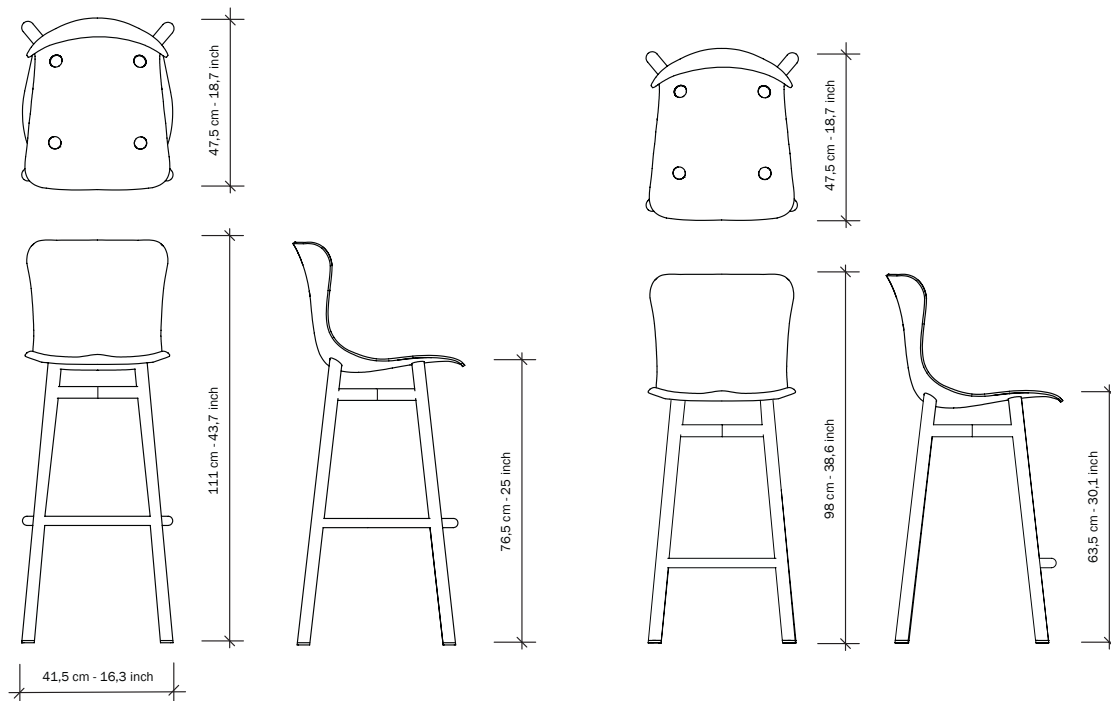

WENDELA Barstool

SERENER

by Ad&Simon

Barstool 111 Black

Barstool 111 White

Barstool 98 Black

Barstool 98 White

SPECIFICATIONS

Seat:

Layered beech wood, in a darker or lighter stain.

Frame:

Black or white powder coated aluminum.

Feet:

Plastic in dark or light brown, color matching with the seat.

Weight:

5/5,5 kg - 11/12,1 lb.