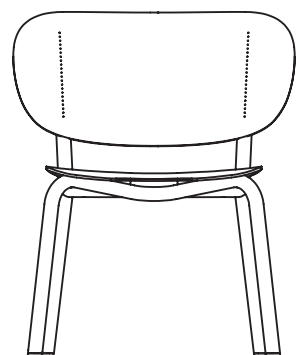

EMIL ROSI chair

SERENER

59,5 cm - 23,4 inch

52,5 cm - 20,7 inch

Black | Black | Black oak

Cognac | White | Oak

Natural | White | Oak

SPECIFICATIONS

Back:

Saddle leather in black or cognac with army green stitching or in natural with yellow stitching.

Seat:

Core: Layered beech wood.
Top and bottom: Oak veneer, transparent or black lacquered.

Frame:

Aluminium, powder coated in black or white.

Feet:

Plastic, in dark or light brown.

Weight:

4,7 kg - 10,4 lb.

3D-FILES OR HR-IMAGES

Check: www.functionals.eu/downloads

FUNCTIONALS

Functionals