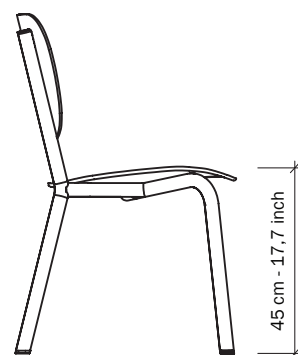

EMIL ROSI chair

SERENER

59,5 cm - 23,4 inch

52,5 cm - 20,7 inch

Black | Black | Black oak

Cognac | White | Oak

Natural | White | Oak

SPECIFICATIONS

Back:

Saddle leather in black or cognac with army green stitching or in natural with yellow stitching.

Seat:

Core: Layered beech wood.
Top and bottom: Oak veneer, transparent or black lacquered.

Frame:

Aluminium, powder coated in black or white.

Feet:

Plastic, in dark or light brown.

Weight:

4,7 kg - 10,4 lb.

3D-FILES OR HR-IMAGES

Check: www.functionals.eu/downloads

FUNCTIONALS

Functionals