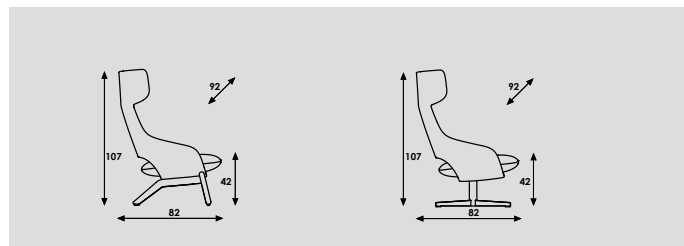

#### Body:

- Steel wire framework.
- Covered with moulded foam.

#### Kalm chair

<b>models</b>	4-legged	cross base, swiveling
<b>width</b>	92cm	92cm
<b>meterage</b>	395cm	395cm
<b>weight</b>	27kg	30,5
<b>packing</b>		