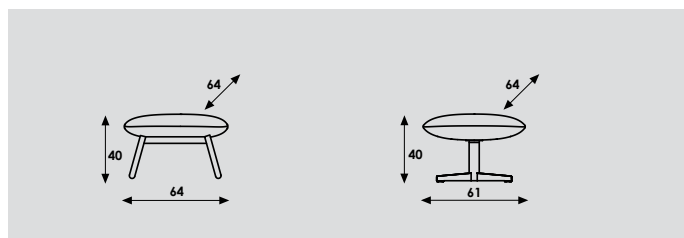

#### Seat (chair and footstool):

- Multitplex with metal plate.
- Covered with moulded foam.

#### Kalm chair

<b>models</b>	4-legged	cross base, swiveling
<b>width</b>	92cm	92cm
<b>meterage</b>	395cm	395cm
<b>weight</b>	27kg	30,5
<b>packing</b>		