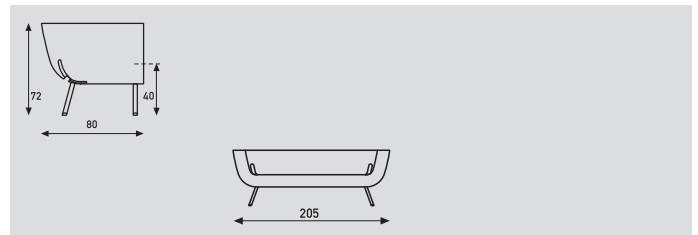

Bono

Artifort®

Diplomat UK | 2004

Base:

- Steel legs tube Ø 32x2mm.
- Logo underneath seat.
- 4 black plastic gliders.
- Finish: chrome, pearl chrome or powder coat.

Seat shell:

- Metal frame (seat), nosag springs.
- Pasted over with cold moulded foam.

Back shell:

- Metal frame.
- Pasted over with cold moulded foam.

Upholstery:

- Upholstery category ②③④

Bono

models	sofa
width	205cm
meterage	550cm
weight	81kg
packing	2,02 m3