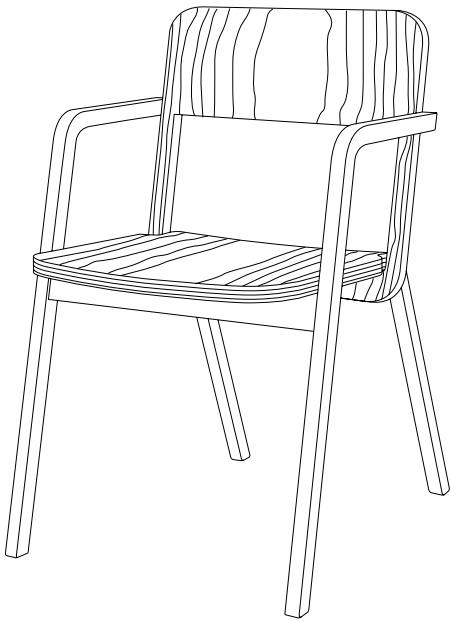

Prater Chair

Design: Marco Dessi, 2009

width: 520 mm

depth: 590 mm

height: 800 mm

seat height: 450 mm

birch plywood, milled

birch, natural or stained and lacquered
(yellow, black, white or grey)

x

lambskin seat padding

natural colour,

lambskin is a natural product and therefore varies in colour

x

seat pad

cover Salt and Pepper black and white, 90% CO 10% VY

x