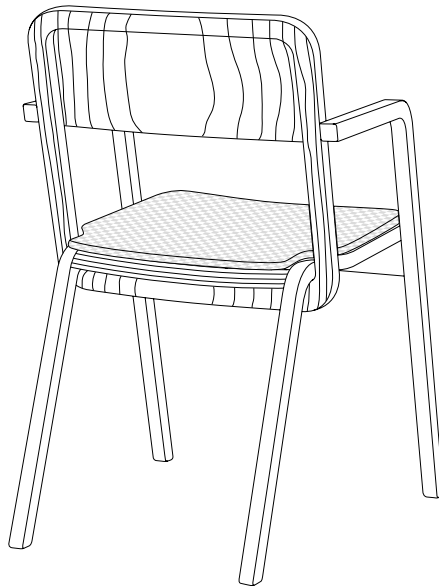

Prater Chair

Design: Marco Dessi, 2009

width: 520 mm

depth: 590 mm

height: 800 mm

seat height: 450 mm

birch plywood, milled

birch, natural or stained and lacquered
(yellow, black, white or grey)

x

lambskin seat padding

natural colour,

lambskin is a natural product and therefore varies in colour

x

seat pad

cover Salt and Pepper black and white, 90% CO 10% VY

x