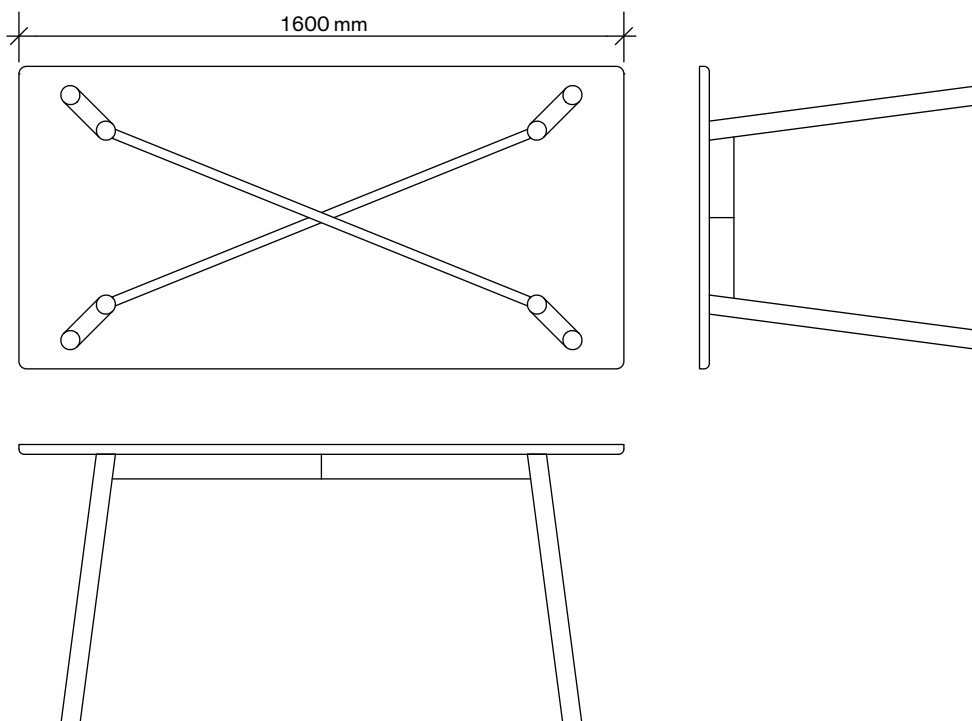

STATTMANN

Neue MOEBEL

PROFILE TABLE BY SYLVAIN WILLENZ

MATERIAL
oak / ash

COLOURS
oak natural
ash natural
blackblue
greengreen (new)
red
white

dark blue
dark green
dark yellow
purplegrey
grey

MEASURES
length 160,0cm
width 80,0cm
height 74,5cm

MATERIAL
oak / ash

COLOURS
oak natural
ash natural
blackblue
greengreen (new)
red
white

dark blue
dark green
dark yellow
purplegrey
grey

MEASURES
length 220,0 cm
width 90,0 cm
height 74,5 cm

INFO@STATTMANN-NEUEMOEBEL.COM
WWW.STATTMANN-NEUEMOEBEL.COM
T +49 (0)2593 9299197 F +49 (0)2593 7087

Neue MOEBEL

ADD STOOL
BY STEFFEN KEHRLE

MATERIAL
ash

COLOURS
ash natural dark green
ash coloured dark yellow
blackblue purplegrey
greengreen grey
red rose
white nudegrey
dark blue

MEASURES
diameter seat: 37 cm
width: 40 cm
height: 46 cm

COLOURS

oak natural	dark blue
ash natural	dark green
ash coloured	dark yellow
blackblue	purplegrey
greengreen	grey
red	rose
white	nudegrey

MEASURES

width front: 41,6 cm
width back: 51,5 cm
deep: 47,5 cm
height: 81,6 cm
seat height: 46 cm