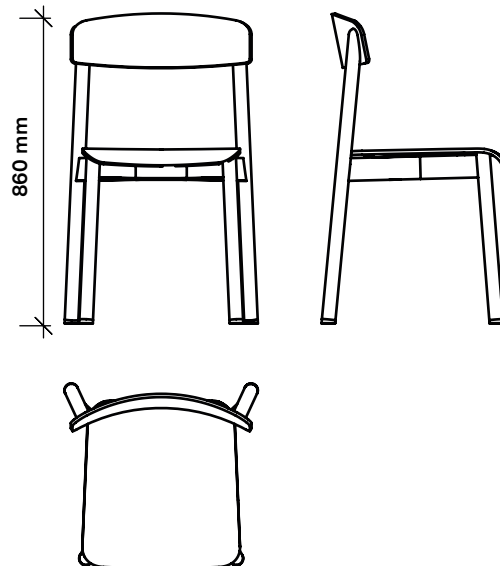

STATTMANN

Neue MOEBEL

PROFILE CHAIR BY SYLVAIN WILLENZ

MATERIAL
oak/ash

COLOURS

oak natural	dark blue
ash natural	dark green
ash coloured	dark yellow
blackblue	purplegrey
greengreen	grey
red	rose
white	nudegrey

MEASURES

width front: 41,6 cm
width back: 51,5 cm
deep: 47,5 cm
height: 81,6 cm
seat height: 46 cm

INFO@STATTMANN-NEUEMOEBEL.COM
WWW.STATTMANN-NEUEMOEBEL.COM
T +49 (0)2593 9299197

STATTMANN NEUE MOEBEL GBR
PLASSSTRASSE 9
59387 ASCHEBERG/GERMANY