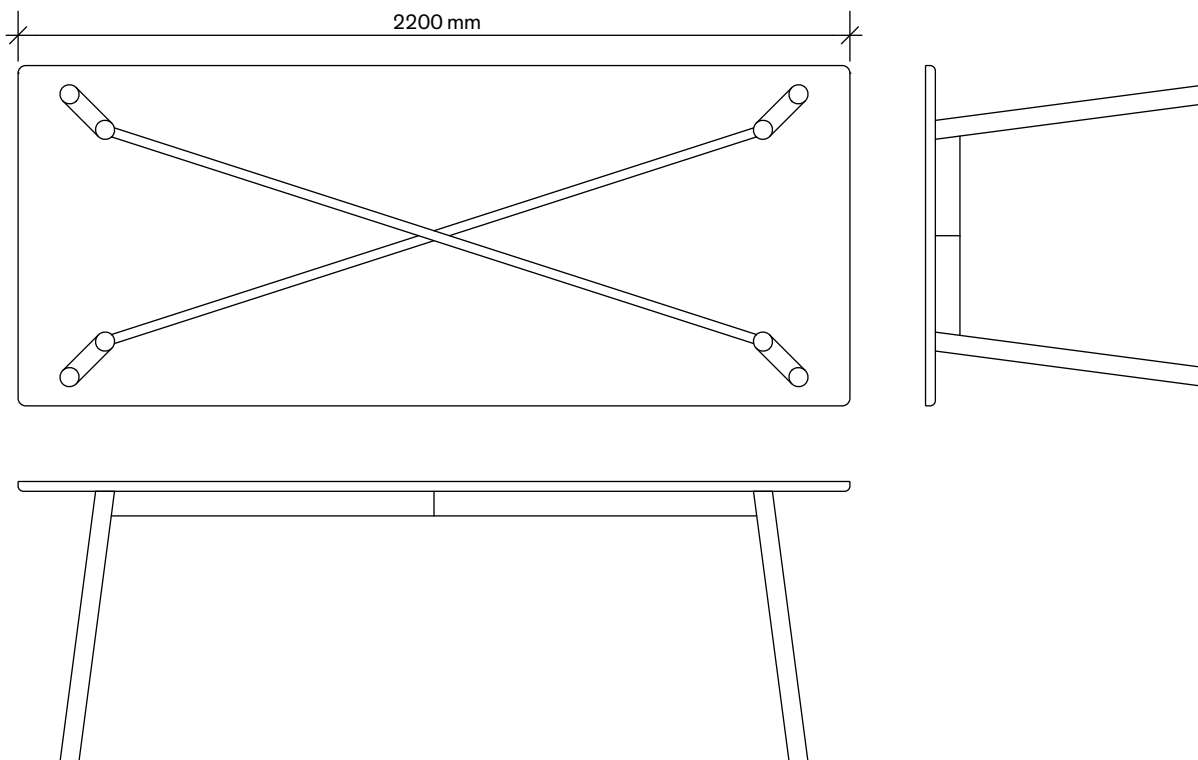

STATTMANN

Neue MOEBEL

PROFILE TABLE BY SYLVAIN WILLENZ

MATERIAL
oak / ash

COLOURS
oak natural
ash natural
blackblue
greengreen (new)
red
white

dark blue
dark green
dark yellow
purplegrey
grey

MEASURES
length 220,0 cm
width 90,0 cm
height 74,5 cm

INFO@STATTMANN-NEUEMOEBEL.COM
WWW.STATTMANN-NEUEMOEBEL.COM
T +49 (0)2593 9299197 F +49 (0)2593 7087

STATTMANN NEUE MOEBEL GBR
PLASSSTRASSE 9
59387 ASCHEBERG /GERMANY