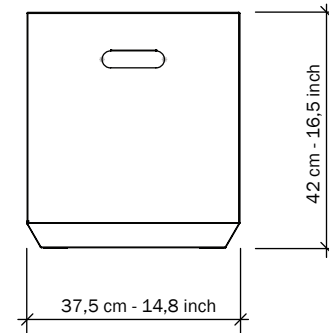

OSSA

GECKELER MICHELS

SPECIFICATIONS

Ossa:

Steel, 1 mm thick, powder coated in textured white, parallel or dark grey.

Weight:

13,5 kg - 29,8 lb.

3D-FILES OR HR-IMAGES