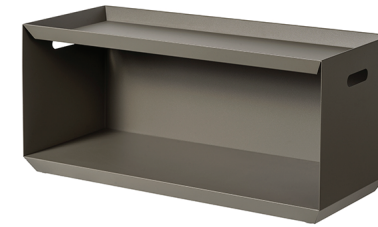

Dark grey

FUNCTIONALS
by Ad&Simon

Functionals

Edisonstraat 5
NL-5051 DS Goirle
tel. +31 (0)13 530 03 89
info@functionals.eu
www.functionals.eu