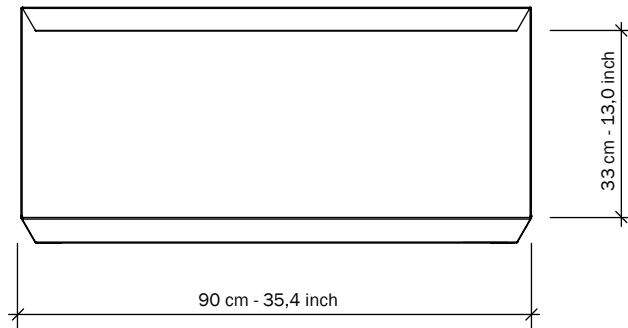

OSSA

GECKELER MICHELS

SPECIFICATIONS

Ossa:

Steel, 1 mm thick, powder coated in textured white, parallel or dark grey.

Weight:

13,5 kg - 29,8 lb.

3D-FILES OR HR-IMAGES