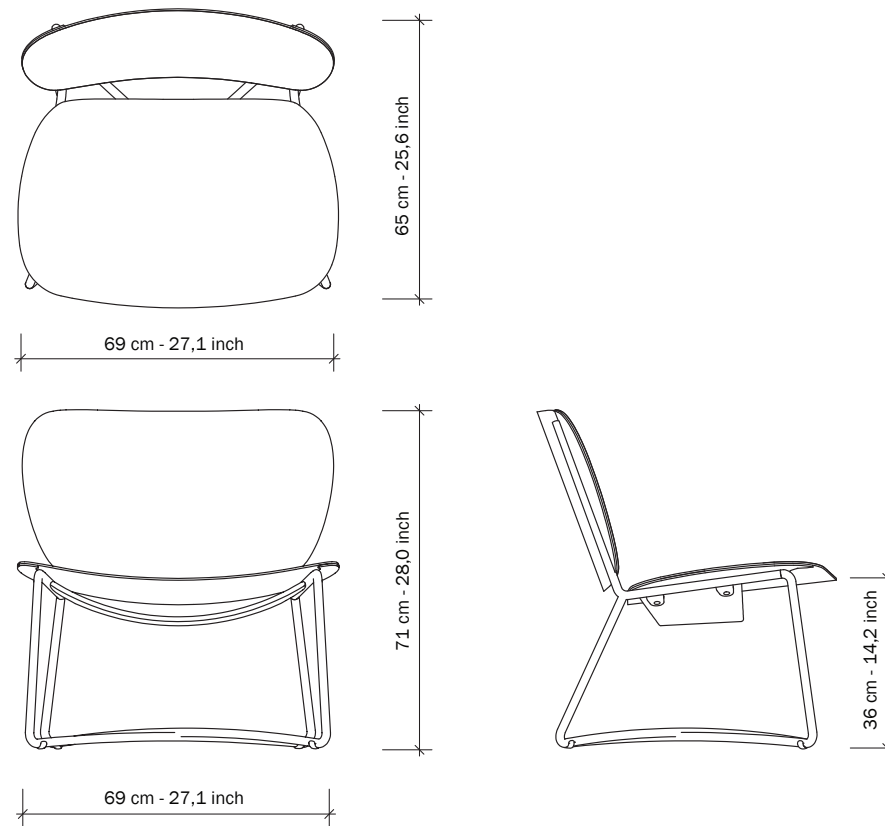

MILLER Lounge chair

SERENER

SPECIFICATIONS

Seat and back:

Saddle leather in black, dark brown, cognac or naturel.

Frame:

Steel, powder coated in black.

Wooden panel:

Beech, finished with oak veneer

Feet:

Plastic in black.

Weight:

15 kg - 33,1 lb.

3D-FILES OR HR-IMAGES

Check: www.functionals.eu/downloads

Black | Black