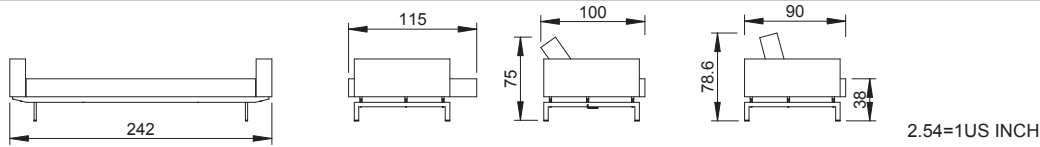

6

SOVE-SCHLAFEN-SLEEP-DORMIR

HVILE-RUHEN-RELAX-REPOSER/SIDDE-SITZEN-SIT-ASSISE

- ①x4
- ②x6
- ③x4
- ④x2
- ⑤x16
- ⑥x1

**069496-01
SP LEGS WITH ARMS**

HVILE-RUHEN-RELAX-REPOSER

SIDDE-SITZEN-SIT-ASSISE

SOVE-SCHLAFEN-SLEEP-DORMIR