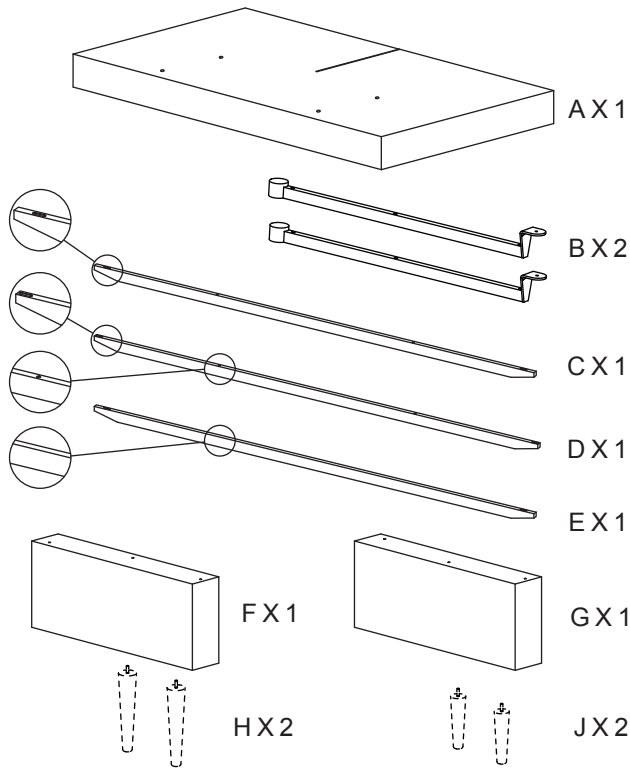

069546 SP HL LEGS WITH ARMS

- ①x4
- ②x10
- ③x2
- ④x16
- ⑤x2
- ⑥x1
- ⑦x1

3

4

1

2

5

①x4  ④x4 

1

2

069546
SP HL LEG WITH ARMS

HVILE-RUHEN-RELAX-REPOSER

3

4

SIDDE-SITZEN-SIT-ASSISE

5

6

SOVE-SCHLAFEN-SLEEP-DORMIR

HVILE-RUHEN-RELAX-REPOSER/SIDDE-SITZEN-SIT-ASSISE

- ①x4
- ②x6
- ③x4
- ④x2
- ⑤x16
- ⑥x1

**069496-01
SP LEGS WITH ARMS**

HVILE-RUHEN-RELAX-REPOSER

SIDDE-SITZEN-SIT-ASSISE

SOVE-SCHLAFEN-SLEEP-DORMIR