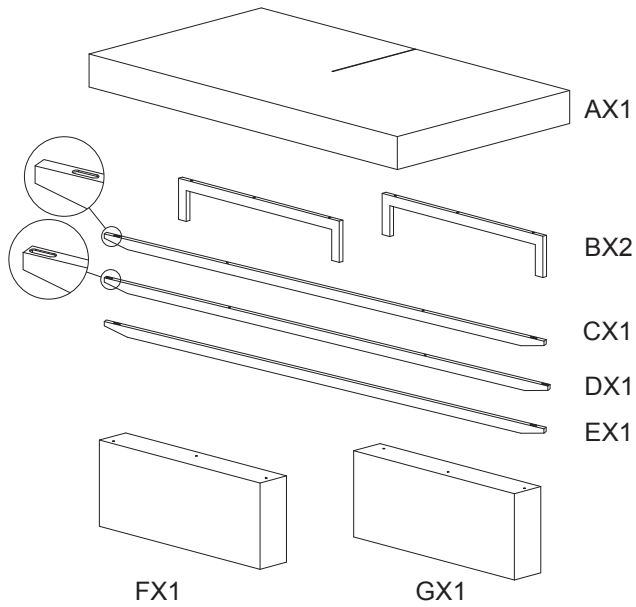

069546 SP HL LEGS WITH ARMS

- ①x4
- ②x10
- ③x2
- ④x16
- ⑤x2
- ⑥x1
- ⑦x1

3

4

1

2

5

①x4  ④x4 

6

SOVE-SCHLAFEN-SLEEP-DORMIR

HVILE-RUHEN-RELAX-REPOSER/SIDDE-SITZEN-SIT-ASSISE

- ①x4
- ②x6
- ③x4
- ④x2
- ⑤x16
- ⑥x1

**069496-01
SP LEGS WITH ARMS**

HVILE-RUHEN-RELAX-REPOSER

SIDDE-SITZEN-SIT-ASSISE

SOVE-SCHLAFEN-SLEEP-DORMIR